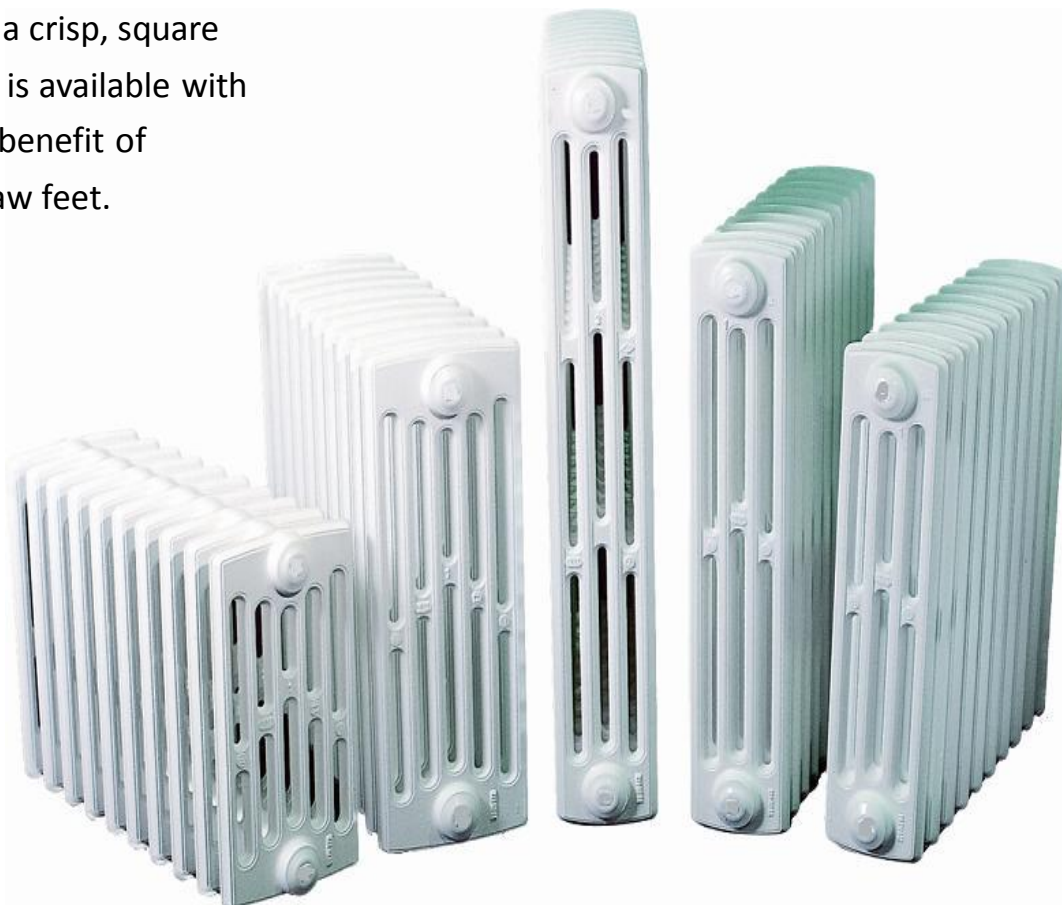

Hunt

The Hunt School House design has a crisp, square profile and is available with the added benefit of optional paw feet.

*Example of optional Paw Foot.

Hunt

4 Column

Model	Height A (mm)	Depth (mm)	Width B (mm)	Kw Δt 50°C	Kw Δt 60°C
LBT 300-4	300	144	60	43	55
LBT 415-4	415	144	60	65	82
LBT 600-4	600	144	60	93	118
LBT 700-4	700	144	60	108	137
LBT 900-4	900	144	60	139	176

6 Column

Model	Height A (mm)	Depth (mm)	Width B (mm)	Kw Δt 50°C	Kw Δt 60°C
LBT 425-6	425	221	60	95	121
LBT 600-6	600	221	60	133	169
LBT 700-6	700	221	60	151	190
LBT 899-6	899	221	60	197	248

Hunt	Pipe centres left to right	Pipe centres from wall
4 Column	60 x number of sections + 24mm bushes + valves	122mm – 142mm
6 Column	60 x number of sections + 24mm bushes + valves	161mm – 181mm