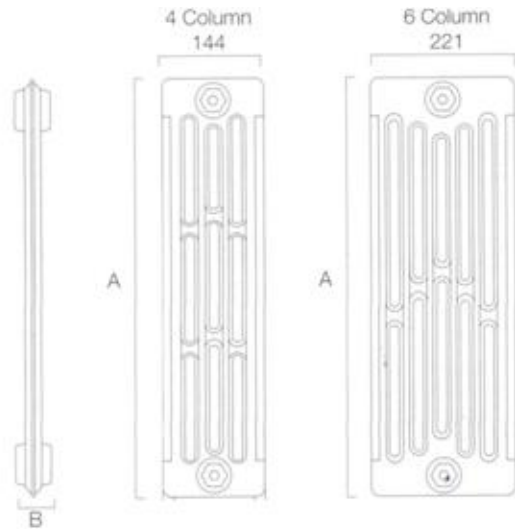

Hunt

The Hunt School House design has a crisp, square profile and is available with the added benefit of optional paw feet.

*Example of optional Paw Foot.

Hunt

4 Column

Model	Height A (mm)	Depth (mm)	Width B (mm)	Kw Δt 50°C	Kw Δt 60°C
LBT 300-4	300	144	60	43	55
LBT 415-4	415	144	60	65	82
LBT 600-4	600	144	60	93	118
LBT 700-4	700	144	60	108	137
LBT 900-4	900	144	60	139	176

6 Column

Model	Height A (mm)	Depth (mm)	Width B (mm)	Kw Δt 50°C	Kw Δt 60°C
LBT 425-6	425	221	60	95	121
LBT 600-6	600	221	60	133	169
LBT 700-6	700	221	60	151	190
LBT 899-6	899	221	60	197	248

Hunt	Pipe centres left to right	Pipe centres from wall
4 Column	60 x number of sections + 24mm bushes + valves	122mm – 142mm
6 Column	60 x number of sections + 24mm bushes + valves	161mm – 181mm